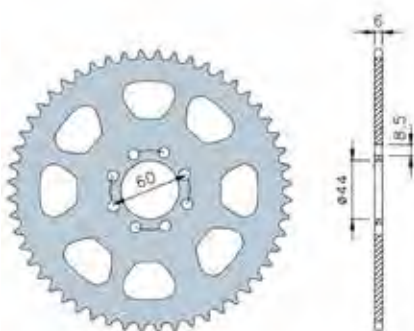

REF. **264725**

COURONNE CORONA

MOTO ADAPT. XLIMIT DTR 52 DENTS 420