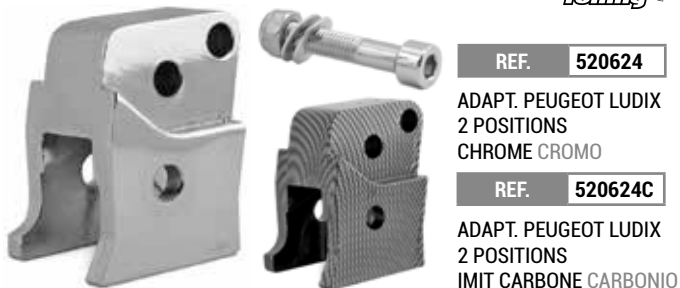

### REHAUSSE AMORTISSEUR RIALZO AMMORTIZZATORE

REF.	<b>520624</b>
ADAPT. PEUGEOT LUDIX 2 POSITIONS CHROME CROMO	
REF.	<b>520624C</b>
ADAPT. PEUGEOT LUDIX 2 POSITIONS IMIT CARBONE CARBONIO	