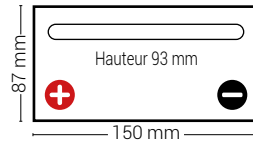

YTZ10S 12V 8,6A

229035N

AGM
ABSORBENT GLASS MAT