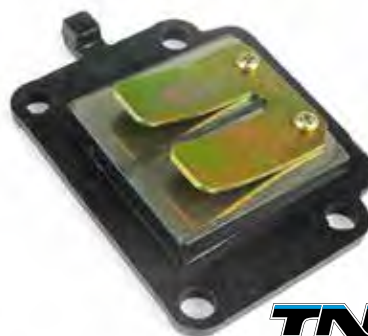

ADAPT. MBK 51 TYPE ORIGINE

REF. 144899A

**TNT**  
Original**BOITE A CLAPET PACCO LAMELLARE**ADAPT. YAMAHA BOOSTER / STUNT TYPE ORIGINE  
(OEM : AP8206518 - 2EX136100000)

REF. 144905A

**TNT**  
Original**BOITE A CLAPET PACCO LAMELLARE**ADAPT. APRILIA SR / YAMAHA NITRO / OVETTO  
(SIMPLE LAMELLE)