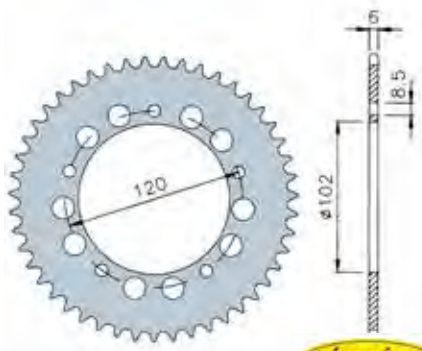

REF. **264776**

COURONNE CORONA

MOTO ADAPT. APRILIA RS 99/06 47 DENTS 420