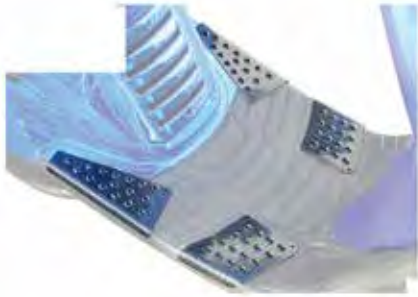

REF. **360043**

JEU 4 REPOSE PIEDS ALU

ADAPT. BOOSTER IMIT CARBONE CARBONIO