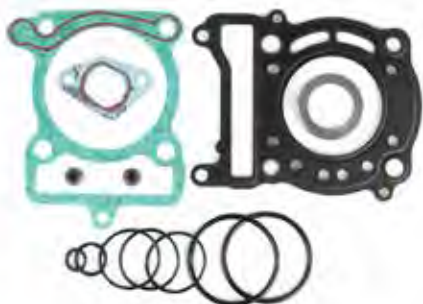

TNT
Original

REF. 071850C

JOINT HAUT MOTEUR MAXISCOOTER

MAXI ADAPT. YAMAHA SKYLINER 125CC 00-02
(POCHETTE)