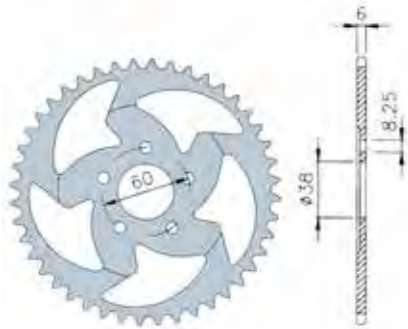

REF. **264765**

COURONNE CORONA

MOTO ADAPT. RIEJU RS1 44 DENTS 420