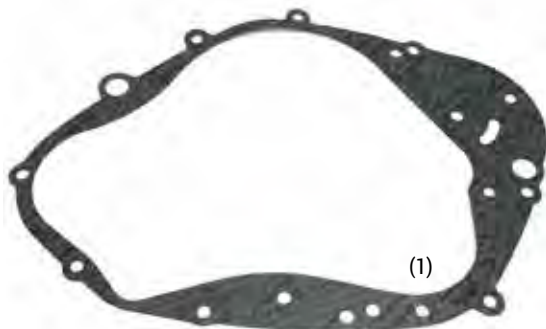

NEW!

JOINT DE CARTER EMBRAYAGE GUARNIZIONE CARTER FRIZIONE

Réf.	TYPE	DETAILS
071852A	ADAPT. SUZUKI CG / DR 125CC / MASH / BULLIT 125CC (1)	(OEM : 11482-05200)

JOINT DE CARTER ALLUMAGE GUARNIZIONE CARTER STATORE

Réf.	TYPE	DETAILS
071852B	ADAPT. SUZUKI CG / DR 125CC / MASH / BULLIT 125CC	(OEM : 11483-05200)

JOINT HAUT MOTEUR GUARNIZIONI CIL. / TESTA MOTO

Réf.	TYPE	DETAILS
07851D	ADAPT. YAMAHA YBR 150CC 4TPS	
071852	ADAPT. SUZUKI CG / DR 125CC / MASH / BULLIT 125CC	(11 PIECES)
071852D	ADAPT. SUZUKI CG / DR 150CC	
071853D	ADAPT. HONDA CBF 150CC 4TPS