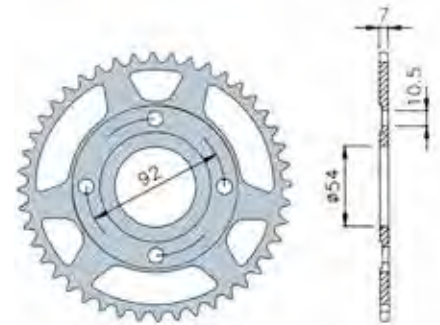

REF. **264716**

COURONNE CORONA

MOTO ADAPT. MBK 50 X-POWER / YAMAHA 50 TZR 420 46 DTS (ALESAGE 54mm)