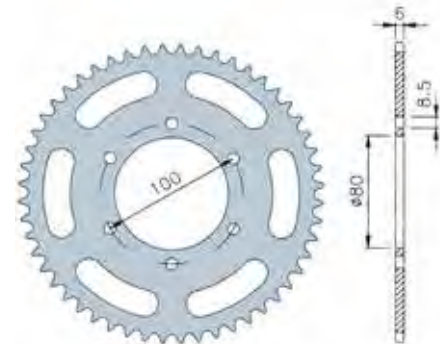

REF. **264760**

COURONNE CORONA

MOTO ADAPT. RIEJU SPIKE 48 DENTS 420