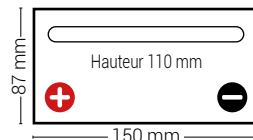

YTZ12S 12V 11A

229035P

AGM
ABSORBENT GLASS MAT