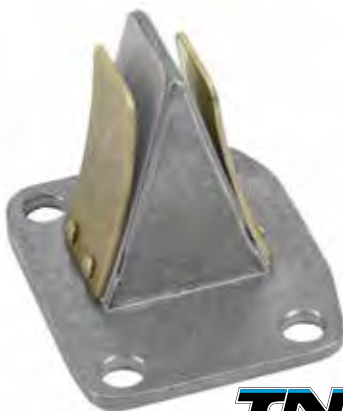

REF. 145092

TNT
Original

CLAPET CYCLO PACCO LAMELLARE

ADAPT. MBK 51 TYPE ORIGINE