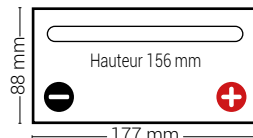

229035H

**AGM**  
 ABSORBENT GLASS MAT
**YTZ12S 12V 11A**

229035P

**AGM**  
 ABSORBENT GLASS MAT
**YTX14-BS 12V-12A**

229035J

**AGM**  
 ABSORBENT GLASS MAT
**YTX20L-BS 12V 18A**

229030R

**AGM**  
 ABSORBENT GLASS MAT